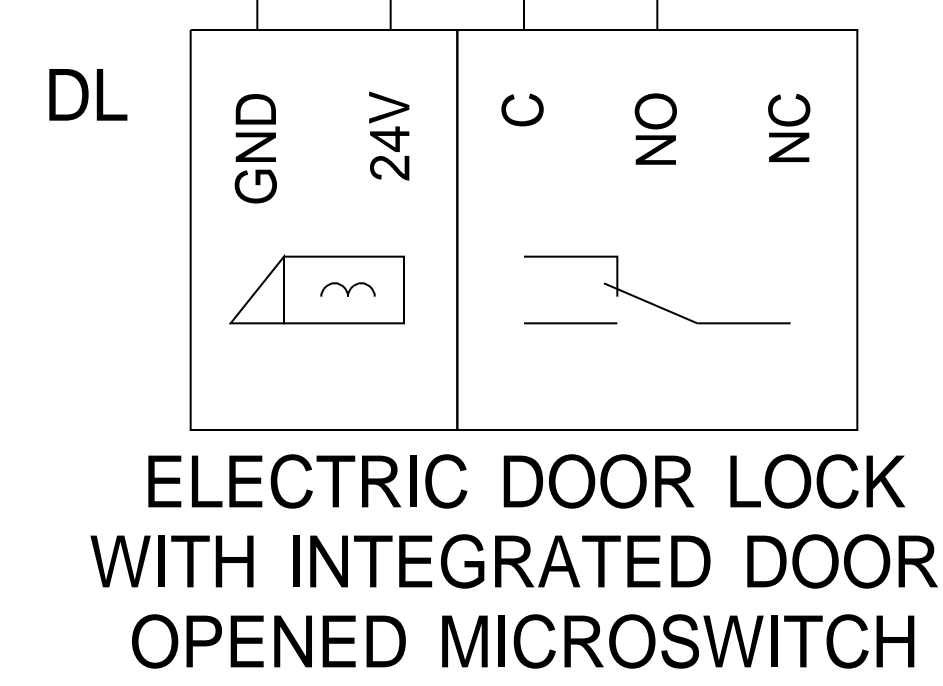

Internal connection
to the TGP

[C-IEX prev]

[C-IEX next]

Last changed by
KOCG
Last changed
23/3/2026
Print date
23/3/2026

ACCESS PANEL WIRING
HIQ Hospitality
GRMS

Version
1.0.0
Pages 1

Installation =
Location +
Page number 1