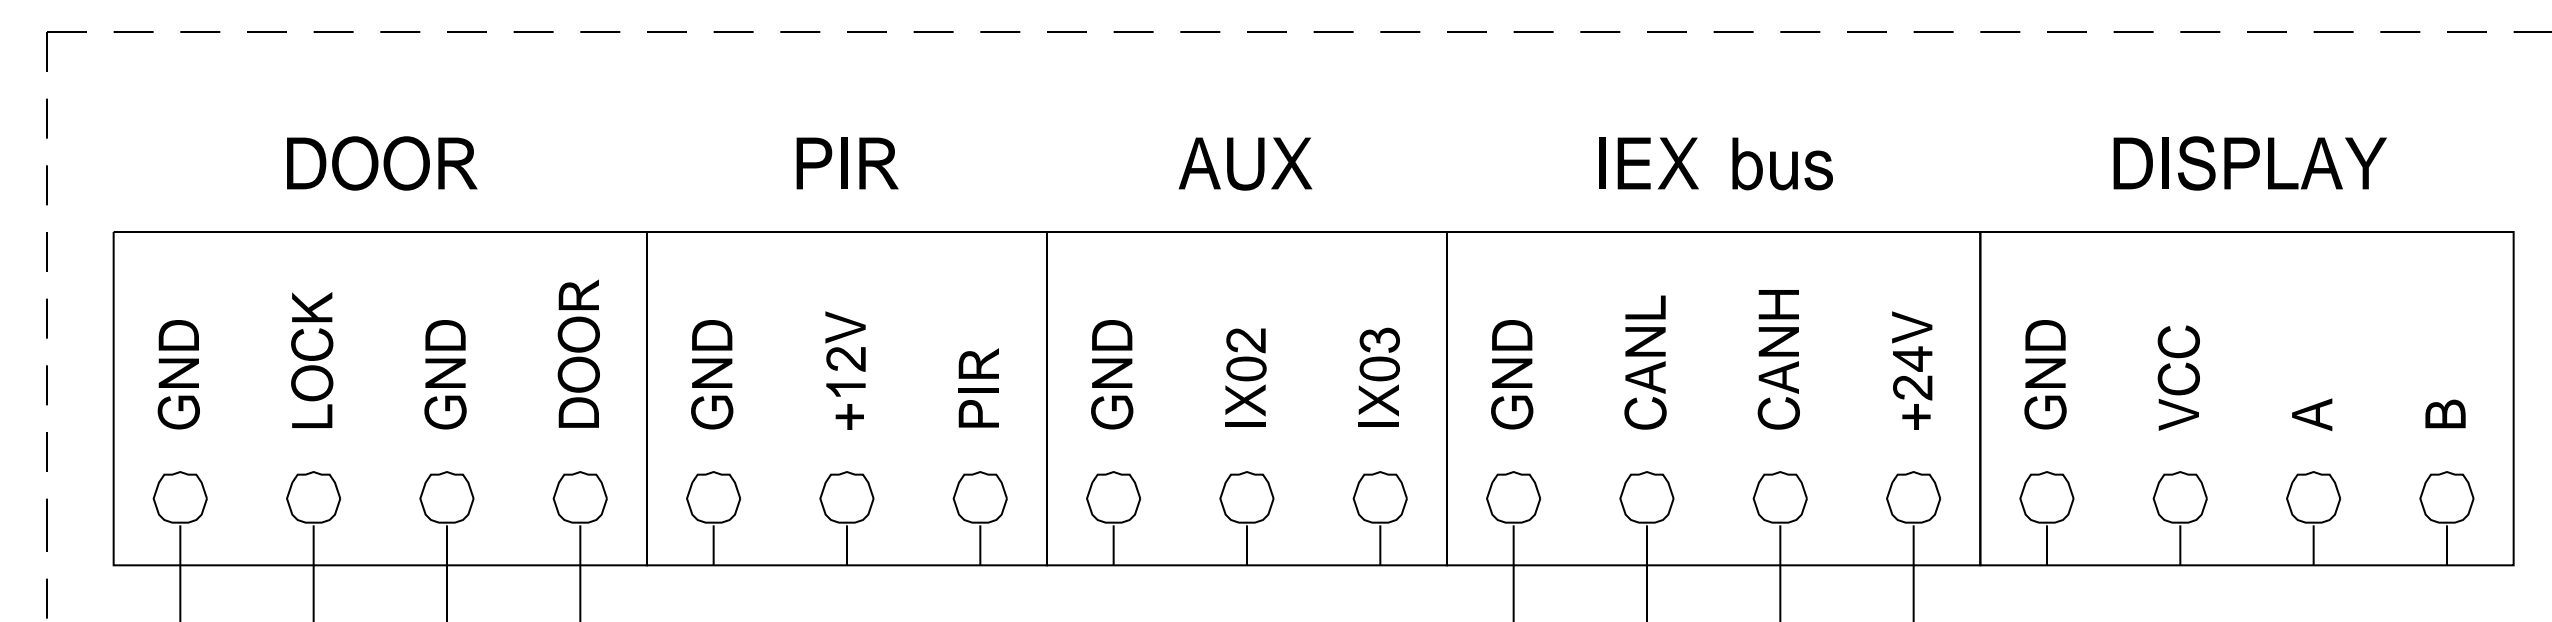

Internal connection
to the TGP

[C-IEX prev]

[C-IEX next]

Last changed by
KOCG
Last changed
23/3/2026
Print date
23/3/2026

ACCESS PANEL WIRING
HIQ Hospitality
GRMS

Version
1.0.0
Pages 1

Installation =
Location +
Page number 1