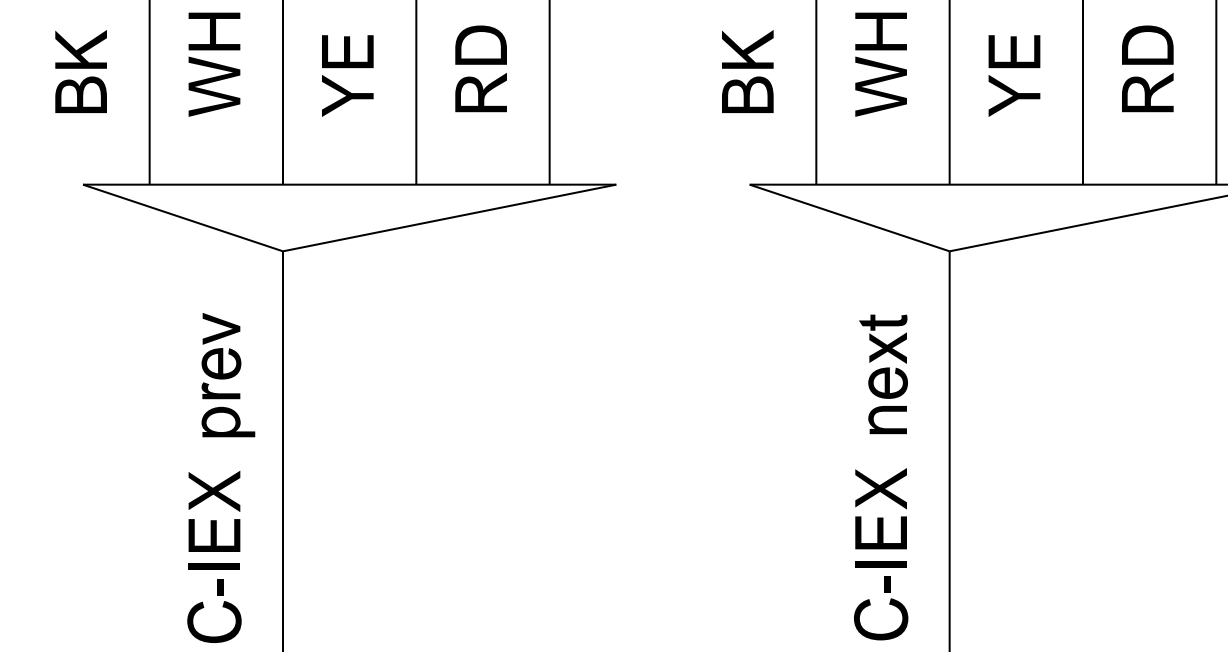

Internal connection
to the TGP

[C-IEX prev]

[C-IEX next]

Last changed by
KOCG
Last changed
23/3/2026
Print date
23/3/2026

ACCESS PANEL WIRING
HIQ Hospitality
GRMS

Version
1.0.0
Pages 1

Installation =
Location +
Page number 1