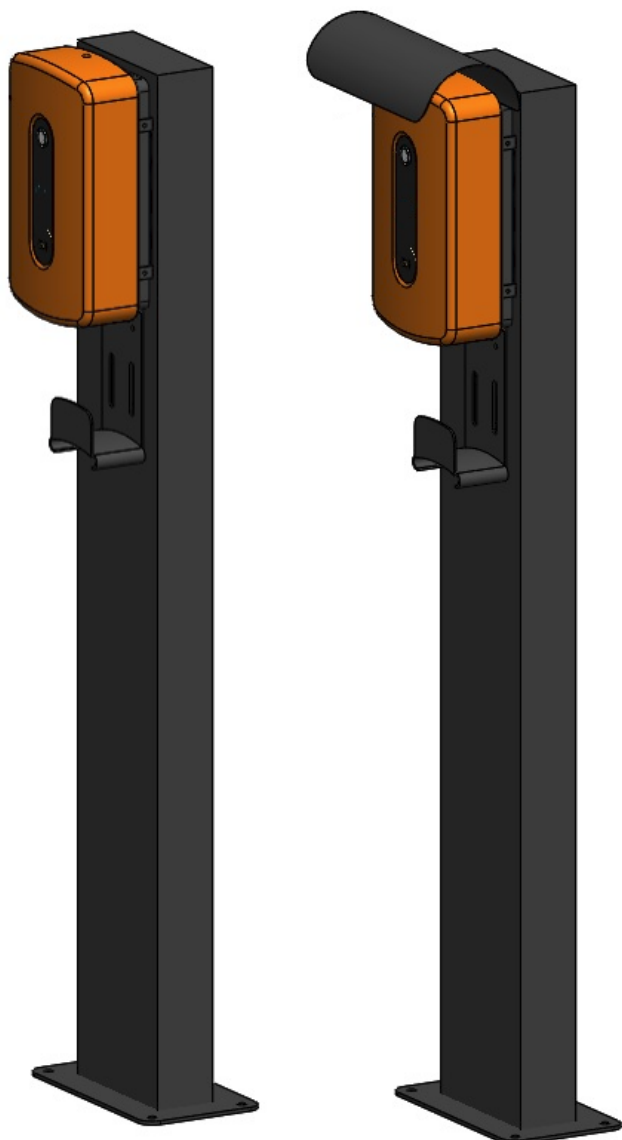

## Freestanding set for 2x RDC Charger

For independent mounting of two RDC Chargers, on the same freestanding set. When wall mounting is not possible. Recommended use in combination with RDC Charger protective roof (order code RDC-PR)

### DIMENSIONS:

[rdc-fs\\_dimensions.pdf](#)