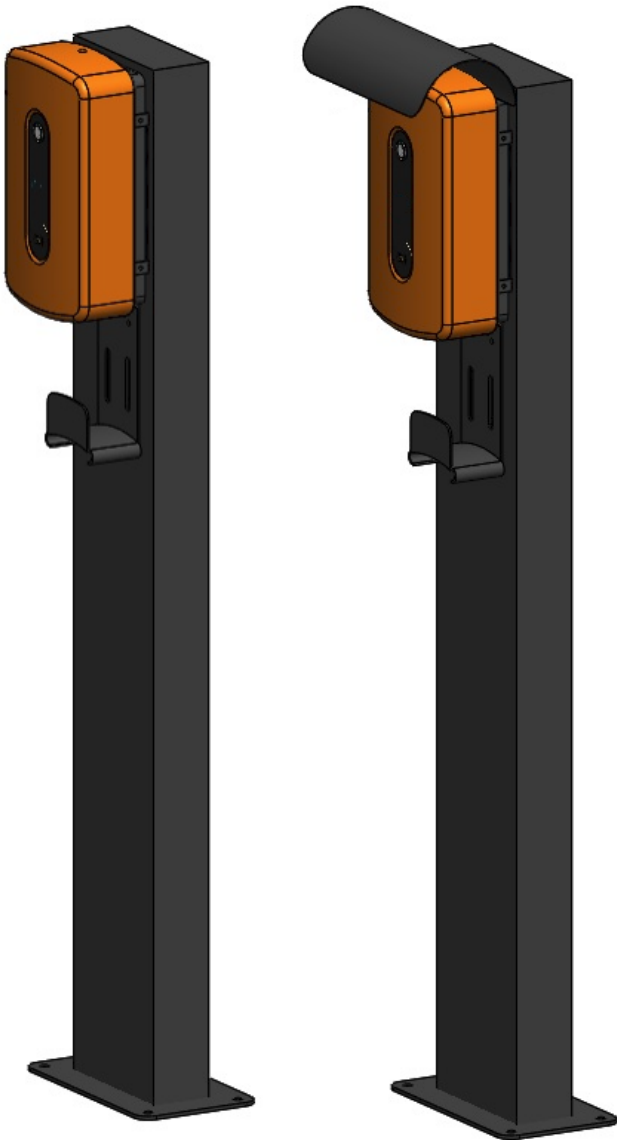

RDC Charger

User manual

Robotina d.o.o.
OIC-Hrpelje 38 Hrpelje
SI-6240 Kozina
Slovenia

Table of Contents

RDC Charger Freestanding set 5

RDC Charger Freestanding set

For independent mounting. When wall mounting is not possible. Recommended use in combination with RDC Charger protective roof (order code RDC-PR)