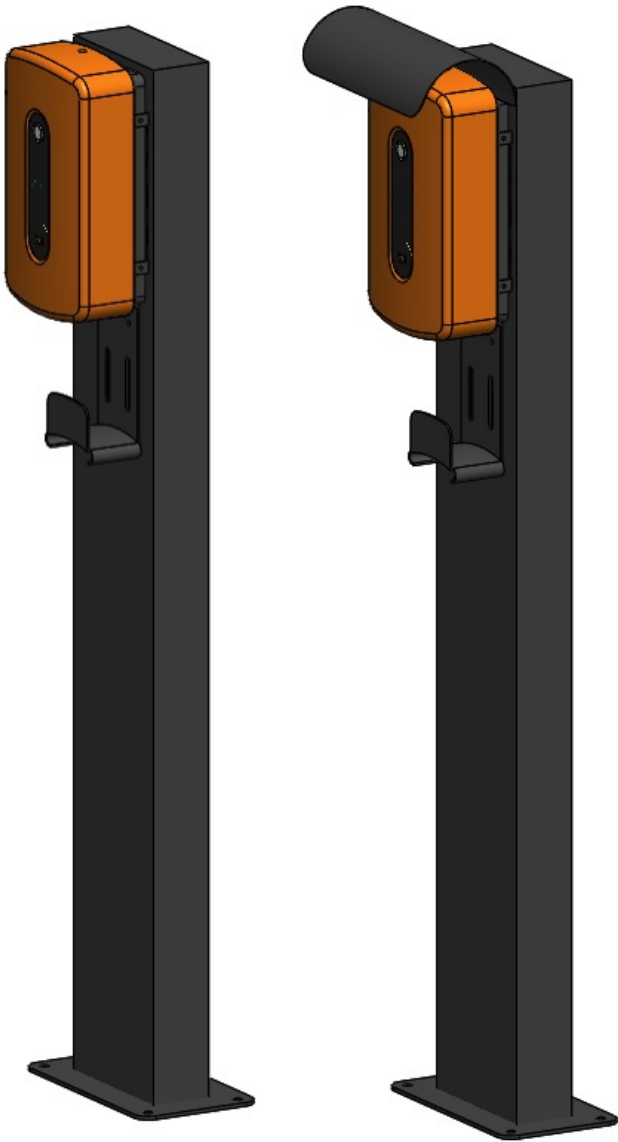

RDC Charger

User manual

Robotina d.o.o.
OIC-Hrpelje 38 Hrpelje
SI-6240 Kozina
Slovenia

Table of Contents

RDC Charger Freestanding set 5

RDC Charger Freestanding set

For independent mounting. When wall mounting is not possible. Recommended use in combination with RDX Charger protective roof (order code RDX-PR)

Order code

RDC-FS