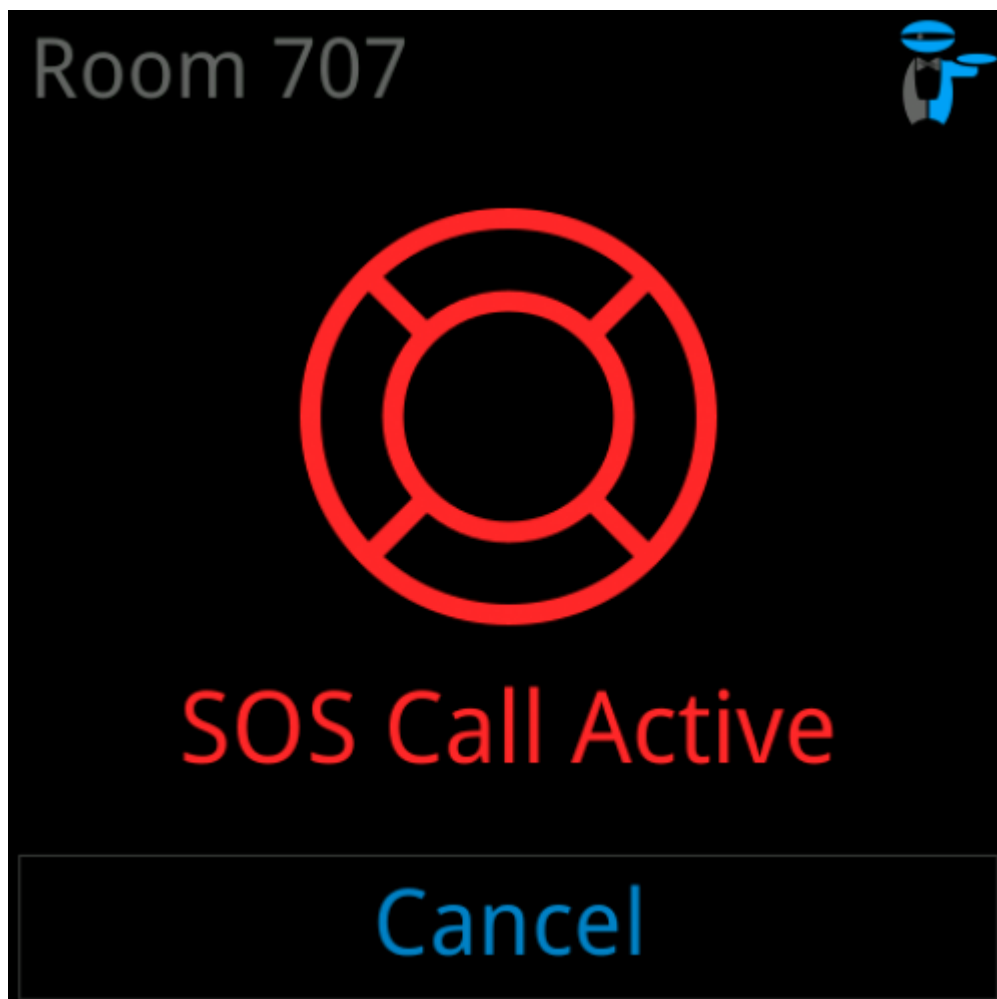

## Main screen

The main screen provides direct control of room comfort settings:

- **Temperature setpoint** - adjustment of desired room temperature
- **Fan speed / limit** - control of HVAC fan operation
- **Room status** - DND (Do Not Disturb) and MUR (Make Up Room)
- **Quick controls** - fast access to frequently used functions

## Door-bell screen

The door-bell screen is activated when the door-bell button on the corridor panel is pressed.

- **Visual notification** - door-bell icon and room indication
- **Acoustic signal** - short beep when activated
- **Actions available:**
  - **Cancel** - closes the screen
  - **Unlock** - optionally unlocks the door

This function enables direct interaction between guests and visitors or staff.

## SOS screen

SOS screen is activated when an SOS pull-switch is activated.

During SOS panel periodically beeps.

**1**

Dismiss off SOS alarm