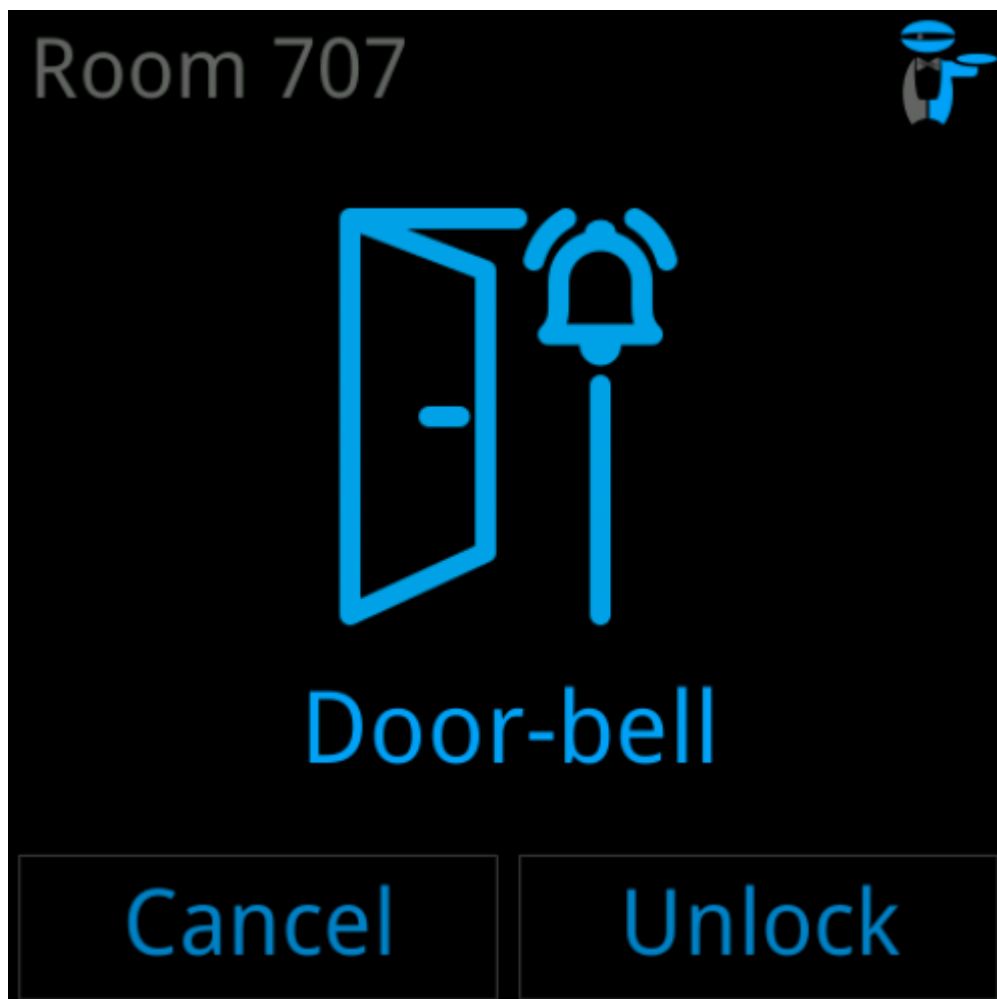

SOS screen

SOS screen is activated when an SOS pull-switch is activated.

During SOS panel periodically beeps.