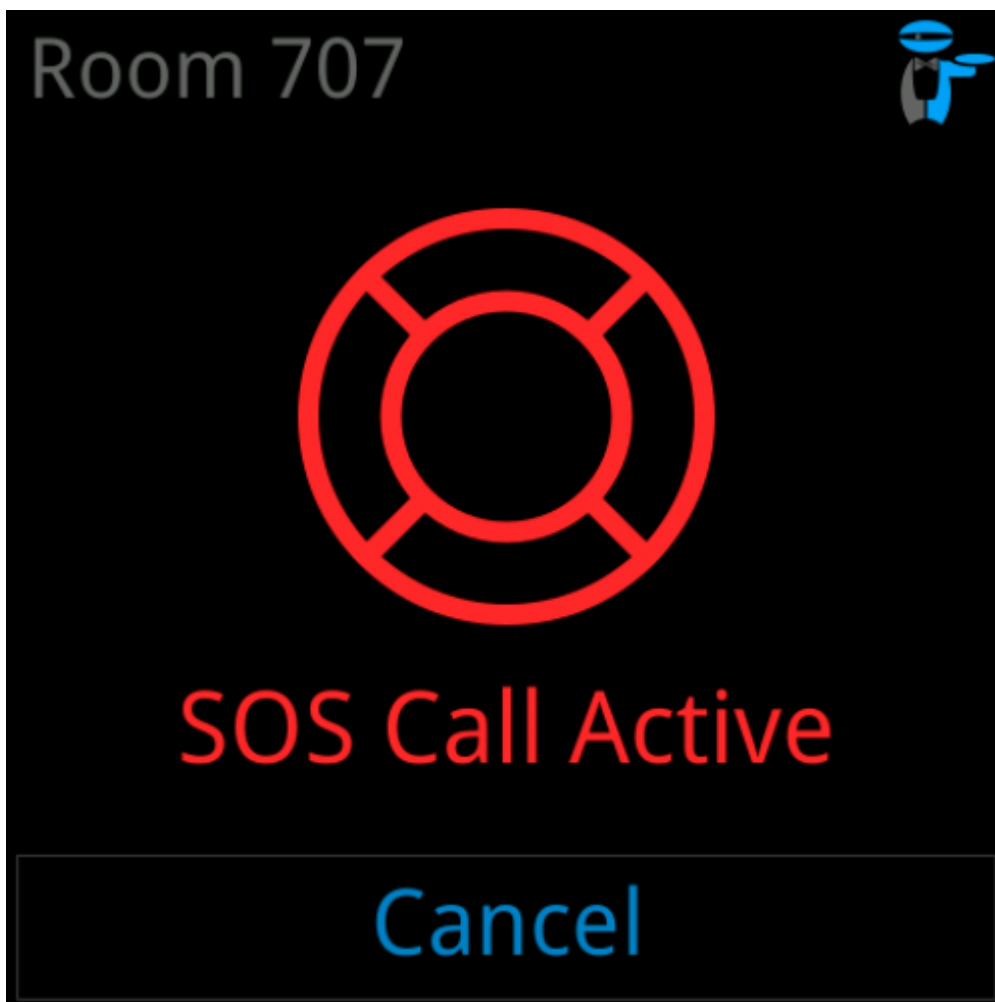

Room Panel

The room panel is the main interface for guest interaction inside the room, enabling control of comfort functions and room status.

Idle screen

Main screen

Door-bell screen

Door-bell screen is activated when door-bell button on corridor panel is pressed.

When the door-bell is activated, the beeper beeps briefly.

1	Close door-bell screen
2	Unlock door

SOS screen

SOS screen is activated when an SOS pull-switch is activated.

During SOS panel periodically beeps.

**1**

Dismiss off SOS alarm

Fire-alert screen

Fire alert screen is activated when temperature rise is abnormal. It can be activated also externally (from fire control center, reception, ...).

During Fire alert panel periodically beeps.