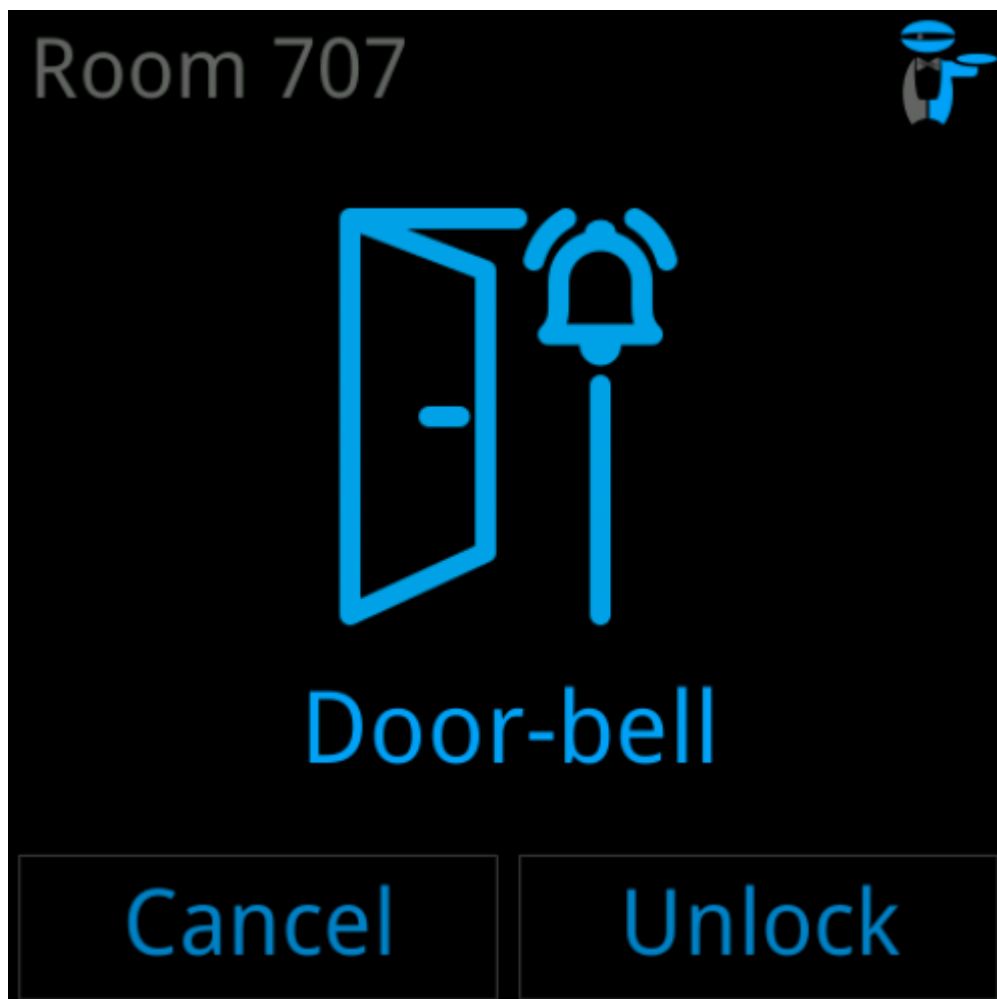

Room Panel

The room panel is the main interface for guest interaction inside the room, enabling control of comfort functions and room status.

Idle screen

Main screen

Door-bell screen

Door-bell screen is activated when door-bell button on corridor panel is pressed.

When the door-bell is activated, the beeper beeps briefly.

1	Close door-bell screen
2	Unlock door

SOS screen

SOS screen is activated when an SOS pull-switch is activated.

During SOS panel periodically beeps.