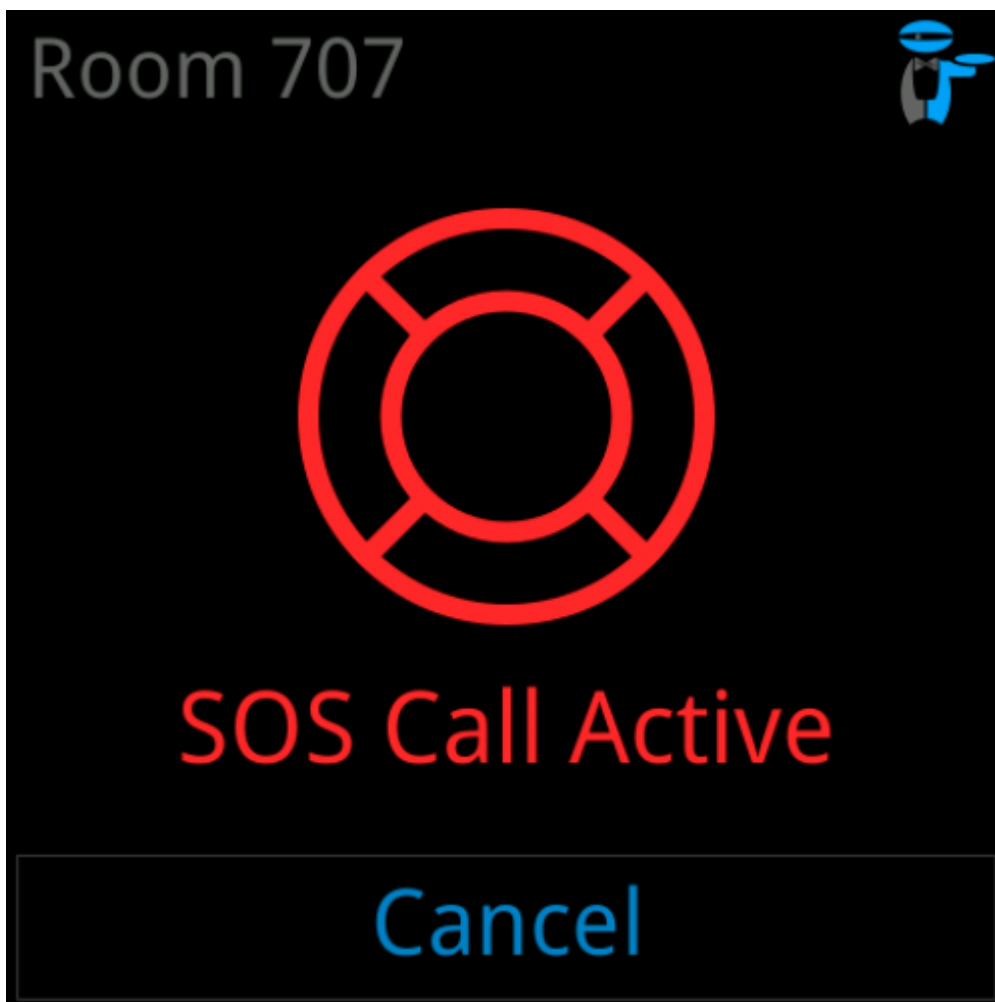

Room Panel

The room panel is the main interface for guest interaction inside the room, enabling control of comfort functions and room status.

Idle screen

Main screen

Door-bell screen

Door-bell screen is activated when door-bell button on corridor panel is pressed.

When the door-bell is activated, the beeper beeps briefly.

| | |
|---|------------------------|
| 1 | Close door-bell screen |
| 2 | Unlock door |

SOS screen

SOS screen is activated when an SOS pull-switch is activated.

During SOS panel periodically beeps.

**1**

Dismiss off SOS alarm

Fire-alert screen

Fire alert screen is activated when temperature rise is abnormal. It can be activated also externally (from fire control center, reception, ...).

During Fire alert panel periodically beeps.

Fire alert cannot be dismissed from in-room panel.