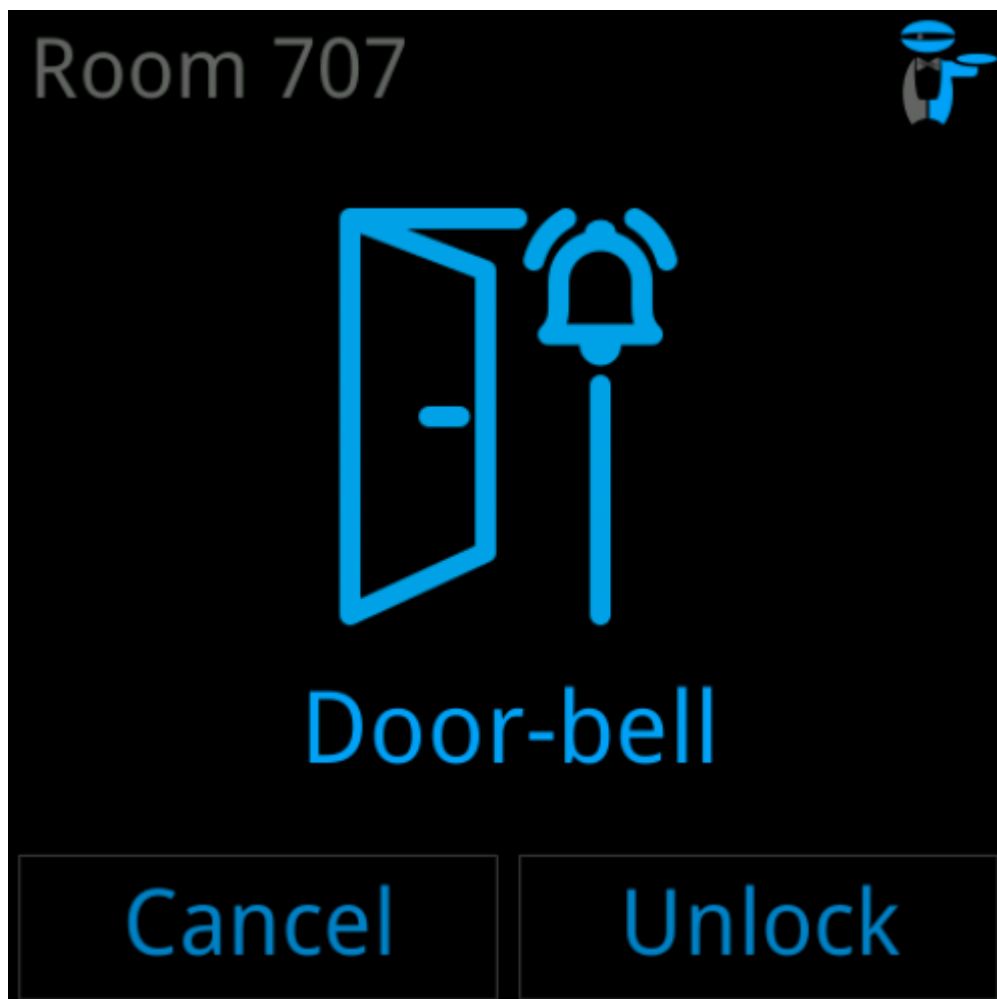

Room Panel

The room panel is the main interface for guest interaction inside the room, enabling control of comfort functions and room status.

Idle screen

Main screen

Door-bell screen

Door-bell screen is activated when door-bell button on corridor panel is pressed.

When the door-bell is activated, the beeper beeps briefly.

| | |
|---|------------------------|
| 1 | Close door-bell screen |
| 2 | Unlock door |

SOS screen

SOS screen is activated when an SOS pull-switch is activated.

During SOS panel periodically beeps.

**1**

Dismiss off SOS alarm

Fire-alert screen

Fire alert screen is activated when temperature rise is abnormal. It can be activated also externally (from fire control center, reception, ...).