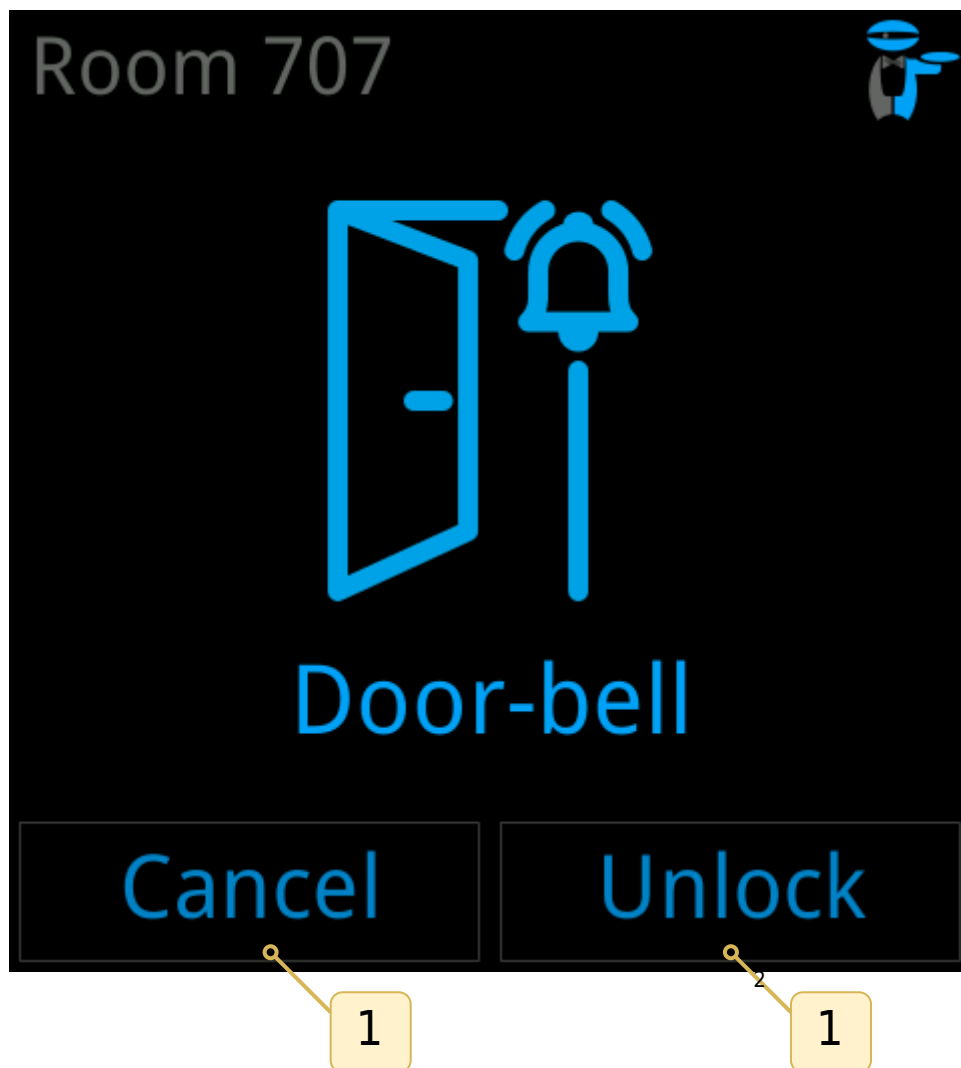

Room Panel

The room panel is the main interface for guest interaction inside the room, enabling control of comfort functions and room status.

Idle screen

Main screen

Door-bell screen

Door-bell screen is activated when door-bell button on corridor panel is pressed.

When the door-bell is activated, the beeper beeps briefly.

1	Close door-bell screen
2	Unlock door

SOS screen

SOS screen is activated when an SOS pull-switch is activated.

During SOS panel periodically beeps.

1

1

Dismiss off SOS alarm

Fire-alert screen

Fire alert screen is activated when temperature rise is abnormal. It can be activated also externally (from fire control center, reception, ...).

During Fire alert panel periodically beeps.