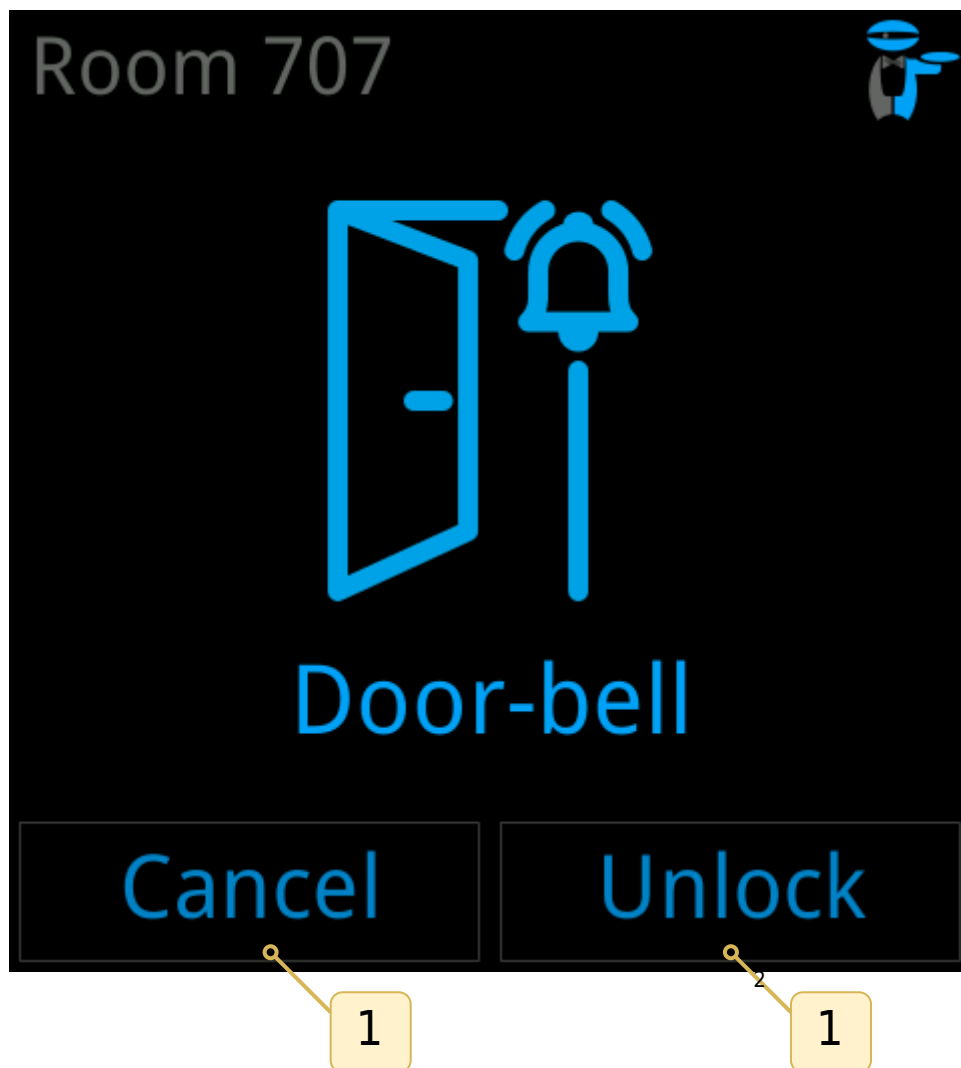

Room Panel

The room panel is the main interface for guest interaction inside the room, enabling control of comfort functions and room status.

Idle screen

Main screen

Door-bell screen

Door-bell screen is activated when door-bell button on corridor panel is pressed.

When the door-bell is activated, the beeper beeps briefly.

1	Close door-bell screen
2	Unlock door

SOS screen

SOS screen is activated when an SOS pull-switch is activated.

During SOS panel periodically beeps.

**1**

Dismiss off SOS alarm

Fire-alert screen

Fire alert screen is activated when temperature rise is abnormal. It can be activated also externally (from fire control center, reception, ...).

During Fire alert panel periodically beeps.