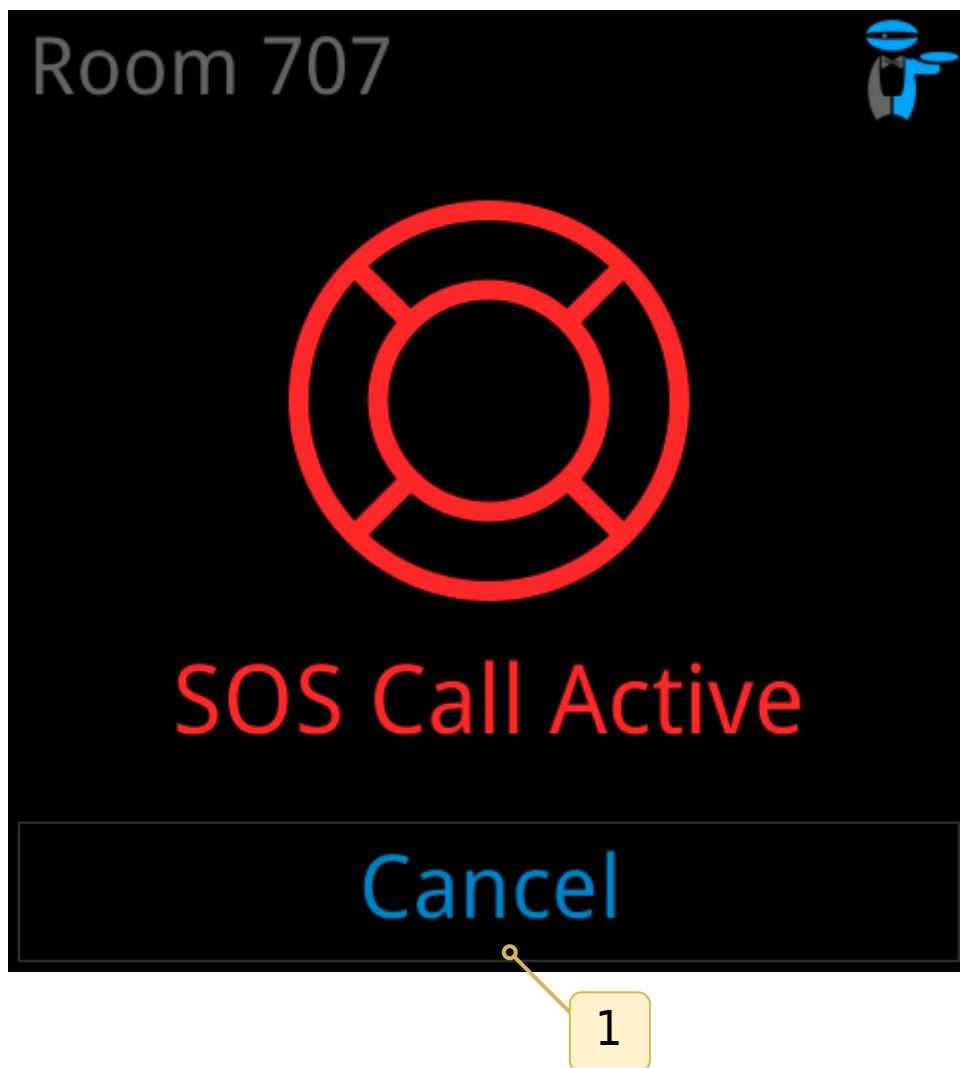

Room Panel

The room panel is the main interface for guest interaction inside the room, enabling control of comfort functions and room status.

Idle screen

Main screen

Door-bell screen

Door-bell screen is activated when door-bell button on corridor panel is pressed.

When the door-bell is activated, the beeper beeps briefly.

1	Close door-bell screen
2	Unlock door

SOS screen

SOS screen is activated when an SOS pull-switch is activated.

During SOS panel periodically beeps.

**1**

Dismiss off SOS alarm

Fire-alert screen

Fire alert screen is activated when temperature rise is abnormal. It can be activated also externally (from fire control center, reception, ...).

During Fire alert panel periodically beeps.