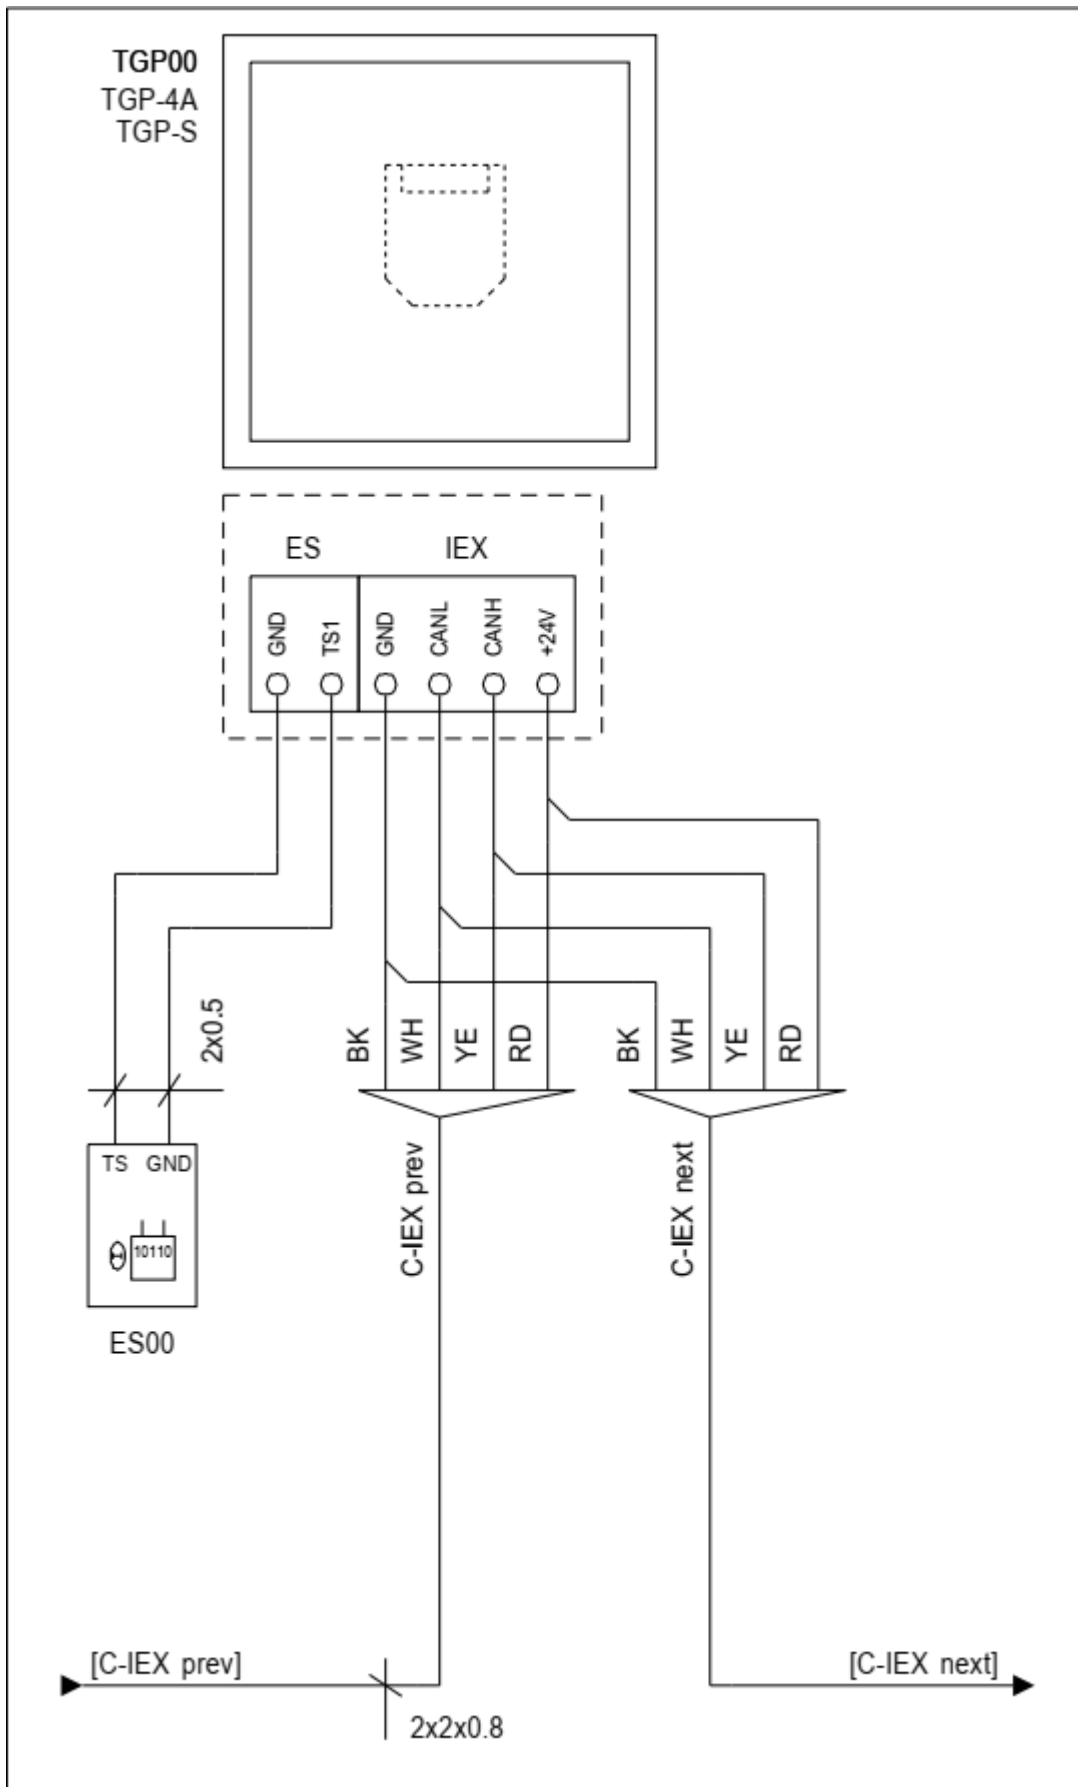

# Graphical Touch Panel

The Graphic Touch Panel (TGP) is typically mounted in an accessible location within the room. The recommended mounting height is 140 to 150 cm from the floor.

It enables:

- Easy access to the mobile WEB application for room management
- Management of “Do Not Disturb” (DND) and “Make Up Room” (MUR) functions
- Quick adjustment of lights and shades using scenes
- HVAC system control
- Alarm clock functionality with an integrated wake-up scene
- Doorbell functionality
- Local signaling and resetting of SOS calls
- Fire alarm signaling