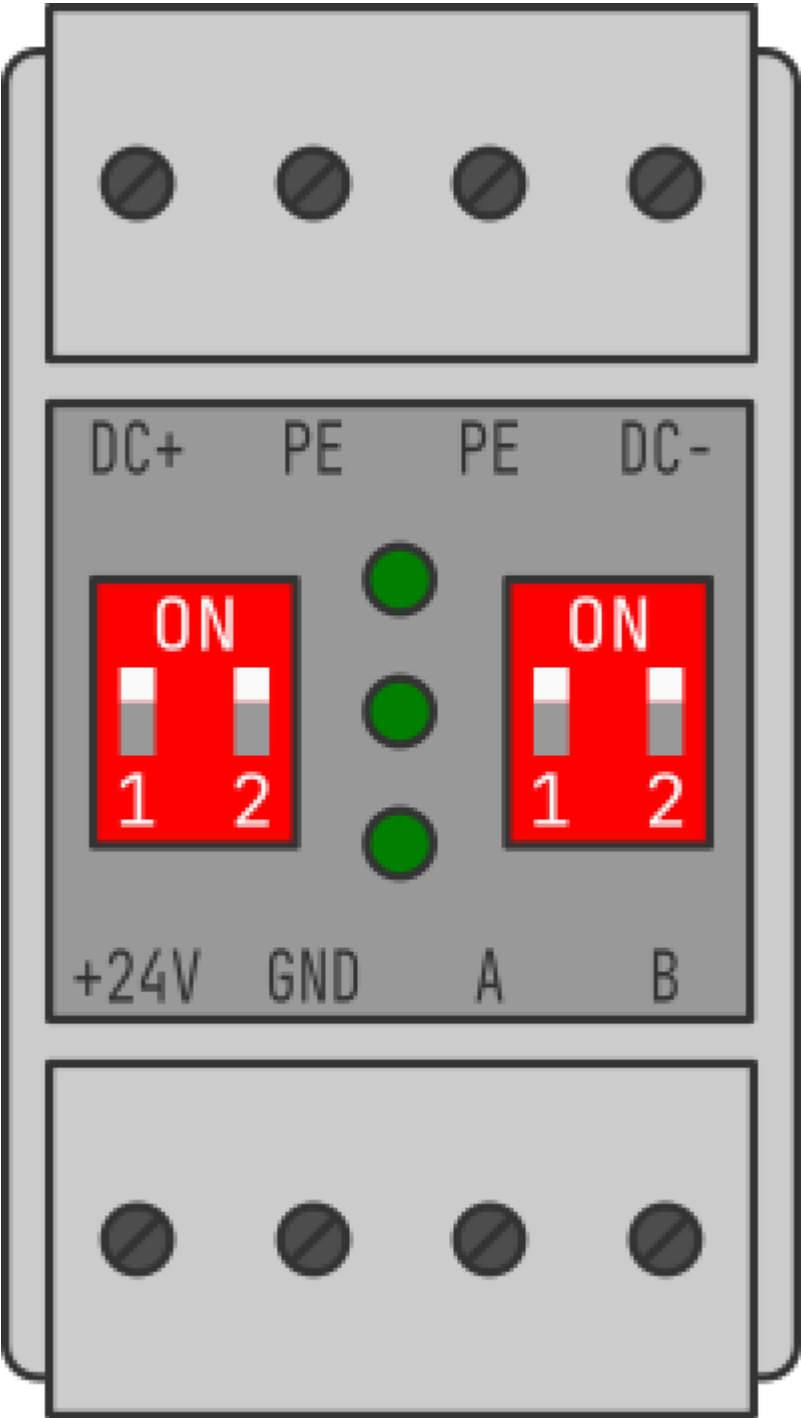

RDC Charger

User manual

Robotina d.o.o.

OIC-Hrpelje 38 Hrpelje
SI-6240 Kozina
Slovenia

Table of Contents

BM-GS 5

BM-GS

Coming soon

BTMS Insulation monitoring sensor

Order code:	BM-GS
Mounting:	DIN rail